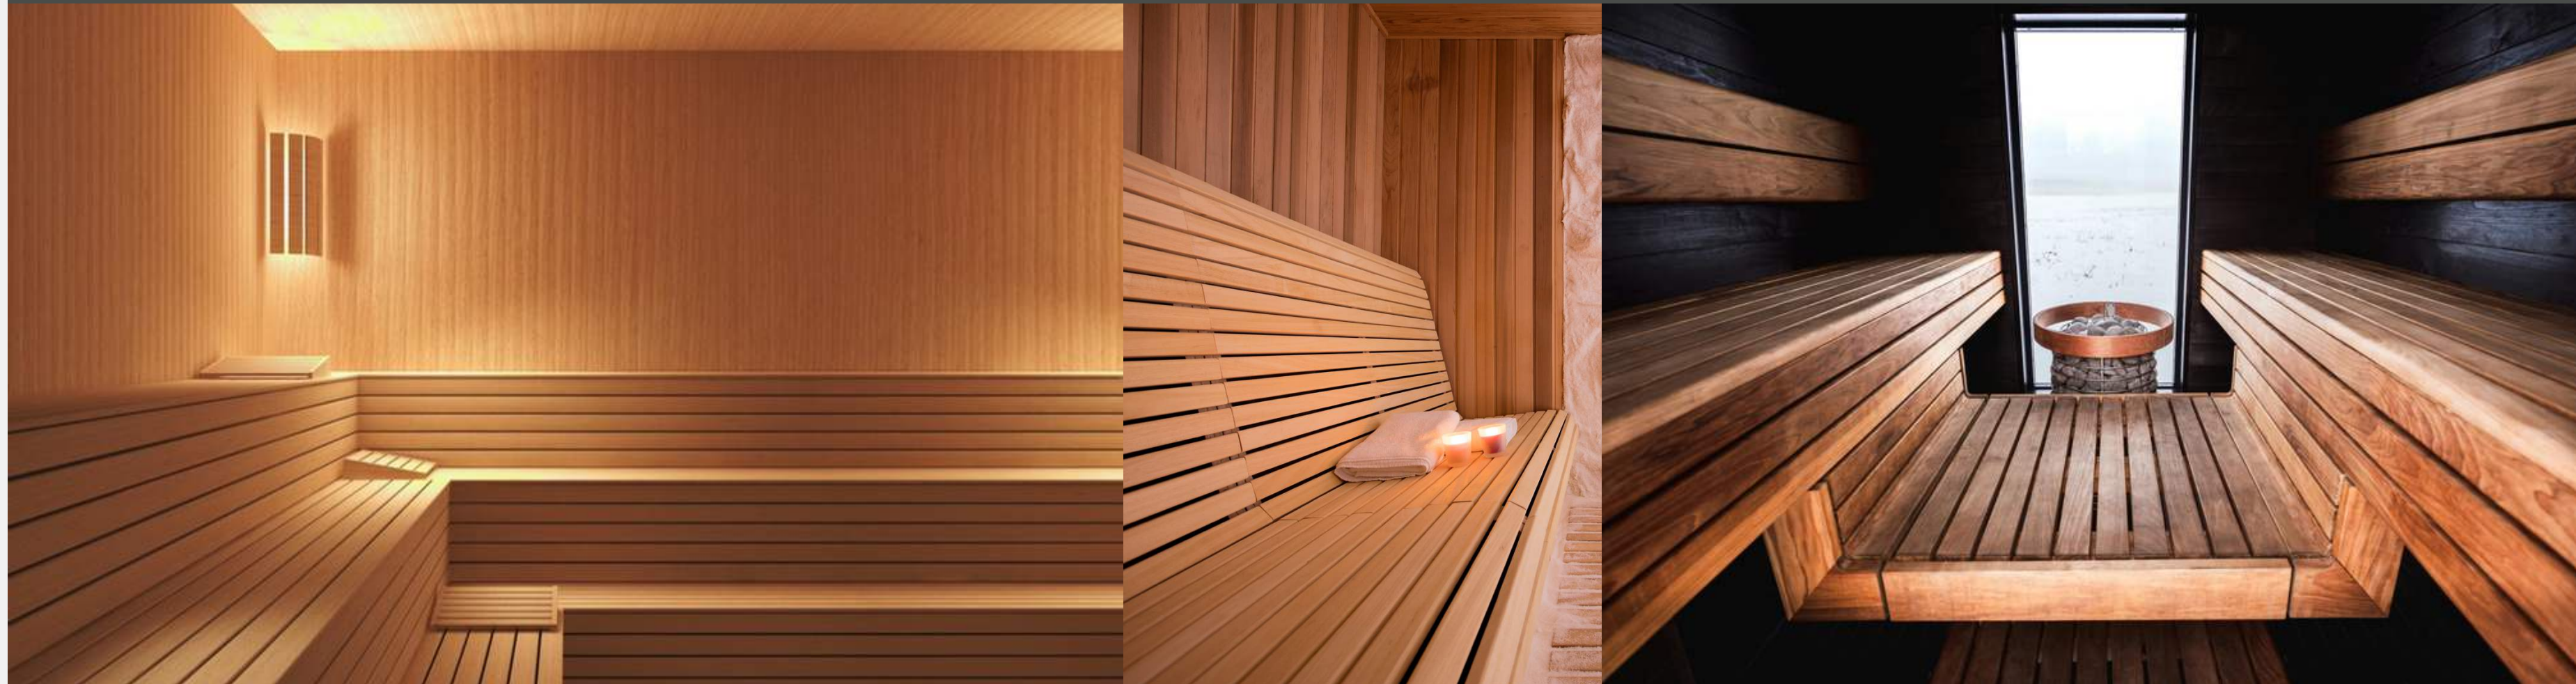

05

ARKA CUSTOM

For projects that demands truly something unique, ARKA CUSTOM offers a fully tailored sauna design and build service.

Suited for

Bespoke residential builds, boutique retreats and commercial projects.

Design options

Wide range of internal and external materials, glazing, sizing and layouts. Including customising any of the saunas in the ARKA Sauna Range.