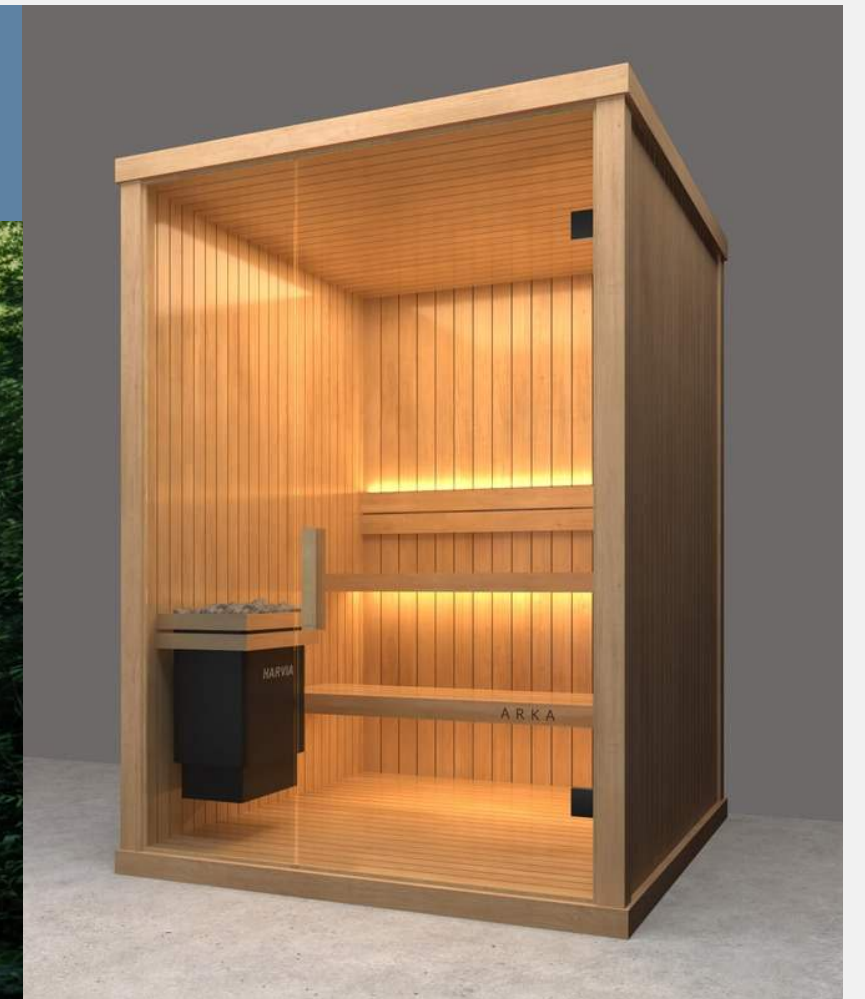

ARKA HAVEN

A protective shelter-like sauna that blends seamlessly with the natural surroundings. Suited for Indoors and outdoors.

Dimensions	W1400 x L1400 x H2200~2300 (Haven 2) W1600 x L1600 x H2200~2300 (Haven 4)
Seater	2 persons (Haven 2) 4 persons (Haven 4)
Heater	4.5 - 6 kilo watt (Haven 2) 6 - 8 kilo watt (Haven 4)
Temperature	40 - 90 degrees
Standard wood options	From R125,700 (excl. VAT) (Haven 2) From R146,800 (excl. VAT) (Haven 4)
Premium wood options	From R146,100 (excl. VAT) (Haven 2) From R192,500 (excl. VAT) (Haven 4)